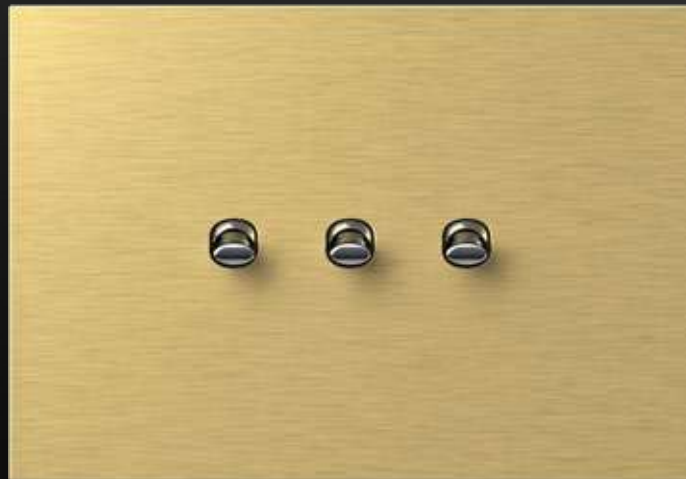

les
wood

MODUL | EDGE

reddot winner 2025

MODUL

EDGE

Nova prestižna linija, ki nudi posebno čutno in vizualno izkušnjo
kot nikoli doslej. Si upate?

*The new prestigious product line offers a special sensory and visual
experience like no other before. Are you bold enough?*