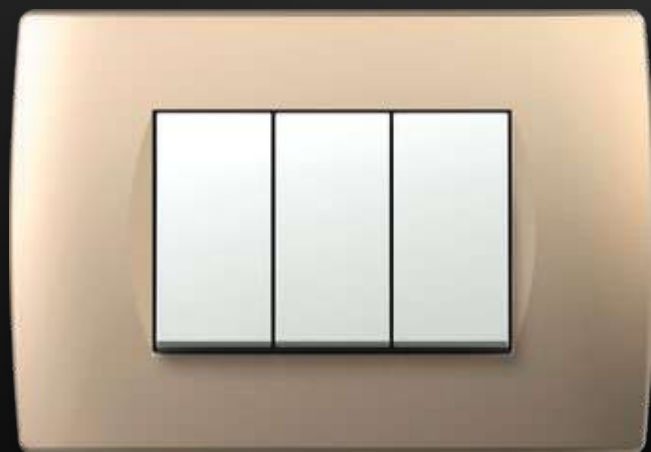

MODUL

LINE

MODUL | SOFT

MODUL

SOFT

Zaobljene oblike in nežni prehodi prinesejo mehko v vaš dom.
Rounded shapes and soft transitions bring softness into your home.

MODUL
SOFT

PW