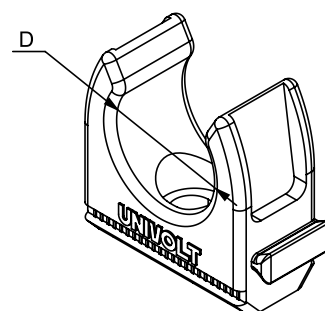

Data sheet

ID	CL SW
Description	clip, interlinkable
Properties	for fixation of rigid or pliable conduits on various surfaces, mounting possible with nails, screws or DSD plugs
Colour	black, similar to RAL 9005

Art. no.	Suitable for pipe diameter	Small Package	Large Package
082 212	16 mm	100 pc	3200 pc
082 179	20 mm	100 pc	2400 pc
082 216	25 mm	100 pc	1600 pc
082 220	32 mm	100 pc	1600 pc
082 224	40 mm	50 pc	800 pc
082 597	50 mm	50 pc	600 pc
082 601	63 mm	25 pc	300 pc

Further technical details

Details	
Closed	False
Tackable	True
Max. number of tubes	1
Type of fastening	Screw hole
With inlay	False
Material	PVC-U