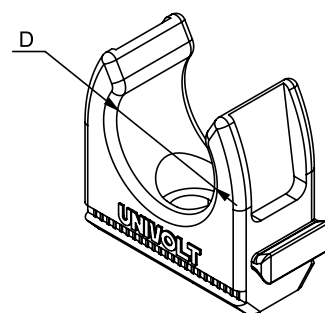

Data sheet

ID	CL WS
Description	clip, interlinkable
Properties	for fixation of rigid or pliable conduits on various surfaces, mounting possible with nails, screws or DSD plugs
Colour	white, similar to RAL 9010

Art. no.	Suitable for pipe diameter	Small Package	Large Package
082 213	16 mm	100 pc	3200 pc
082 180	20 mm	100 pc	2400 pc
082 217	25 mm	100 pc	1600 pc
082 221	32 mm	100 pc	1600 pc
082 225	40 mm	50 pc	800 pc
082 598	50 mm	50 pc	600 pc

Further technical details

Details	
Closed	False
Tackable	True
Max. number of tubes	1
Type of fastening	Screw hole
With inlay	False
Material	PVC-U