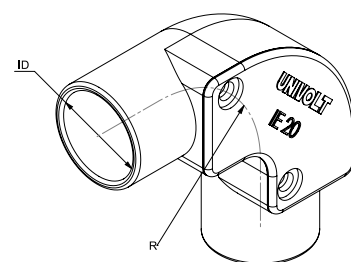

# Data sheet

|             |  |
|-------------|--|
| Part No.    | <b>HFIE BK</b>   |
| Description | inspection angle, halogen-free<br>for the connection of rigid conduits in an angle of 90°, especially für enclosed installations |
| Colour      | black, similar to RAL 9005   |

Working temperature  
-25 to +90 °C

| Art. no. | For tube diameter | ps    | pl     |
|----------|-------------------|-------|--------|
| 026 968  | 20 mm             | 50 pc | 400 pc |
| 026 969  | 25 mm             | 20 pc | 240 pc |
| 104 457  | 32 mm             | 25 pc | 200 pc |

## Further technical details

| Details                           |          |
|-----------------------------------|----------|
| Model                             | Plug-in  |
| With inspection opening and cover | True     |
| Angle of bow                      | 90 °     |
| Material                          | PC-Blend |