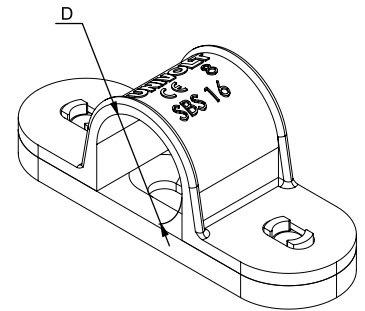

Data sheet

Part No.	HFSBS BK
Description	space bar saddle, halogen-free for mounting of rigid or pliable conduits with screws Ø 4 mm
Colour	black, similar to RAL 9005

Working temperature
 -25 to +90 °C

Art. no.	For tube diameter	ps	pl
009 628	16 mm	100 pc	2400 pc
009 629	20 mm	50 pc	1200 pc
009 630	25 mm	50 pc	800 pc
009 631	32 mm	50 pc	600 pc
009 632	40 mm	25 pc	300 pc
009 633	50 mm	25 pc	200 pc

Further technical details

Details	
Closed	False
Tackable	False
Max. number of tubes	1
Type of fastening	Screw hole
With inlay	False
Material	PC-Blend