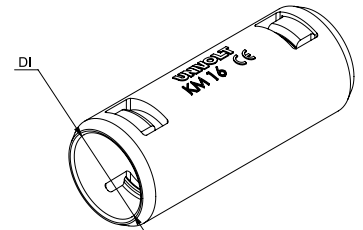

# Data sheet

ID	<b>KM Turbo OR</b>
Description	grip type coupler, halogen-free
Properties	for waterproof and tight connection of pliable conduits especially for use in concrete installation, protection type IP65, extraction resistance 250 N
Colour	orange, similar to RAL 2004
Classification	IP 65

Norms: ÖVE/ÖNORM EN 61386-1:2009, ÖVE/ÖNORM EN 61386-22:2012

halogenfrei according to DIN VDE 0604  
halogenfree according to EN 50642  
halogenfree according to EN 60754

Art. no.	For tube diameter	ps	pl
085 723	16 mm	100 pc	1200 pc
080 642	20 mm	100 pc	800 pc
080 643	25 mm	50 pc	600 pc
085 925	32 mm	25 pc	300 pc
102 338	40 mm	25 pc	200 pc
102 339	50 mm	15 pc	120 pc
102 340	63 mm	8 pc	64 pc