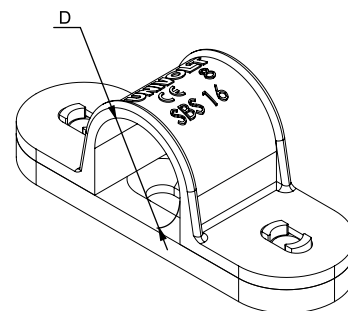

Data sheet

Part No.	SBS SW
Description	space bar saddle for mounting of rigid or pliable conduits with screws Ø 4 mm
Colour	black, similar to RAL 9005

Art. no.	For tube diameter	ps	pl
008 899	16 mm	100 pc	2400 pc
008 900	20 mm	50 pc	1200 pc
008 901	25 mm	50 pc	800 pc
008 902	32 mm	50 pc	600 pc
008 903	40 mm	25 pc	300 pc
008 904	50 mm	25 pc	200 pc

Further technical details

Details

Closed	True
Tackable	False
Max. number of tubes	1
Type of fastening	Screw hole
With inlay	False
Material	PVC-U