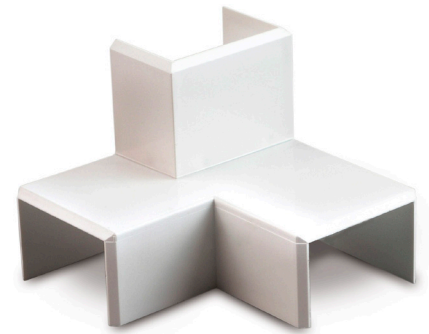

Data sheet

ID **SWAR**
Description right intersection
Colour white, similar to RAL 9010

Art. no.	Art.	Height x Width	Small Package	Large Package
004 983	SWAR 16/25 WS	16 x 25 mm	10 pc	200 pc

Further technical details