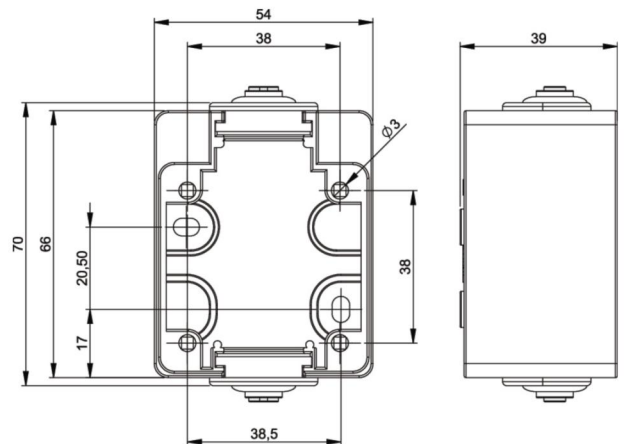

## PCE data sheet

article#	<b>106-0</b>
article description	<b>AP-Casing blue</b>
description long	Aufputzgehäuse f. Anbaudose 50x50mm (blau)
GTIN (EAN)	9003399015472
country of origin	AT
customs number	85389099
net weight	0.048 kg
packaging quantity	24
minimum order quantity	24

ETIM 8.0	EC002461
Type of accessory/spare part	Other

<https://www.pcelectric.at/shop/en/?func=detail&artnr=106-0>

[www.manufacturer-safety.info](http://www.manufacturer-safety.info)